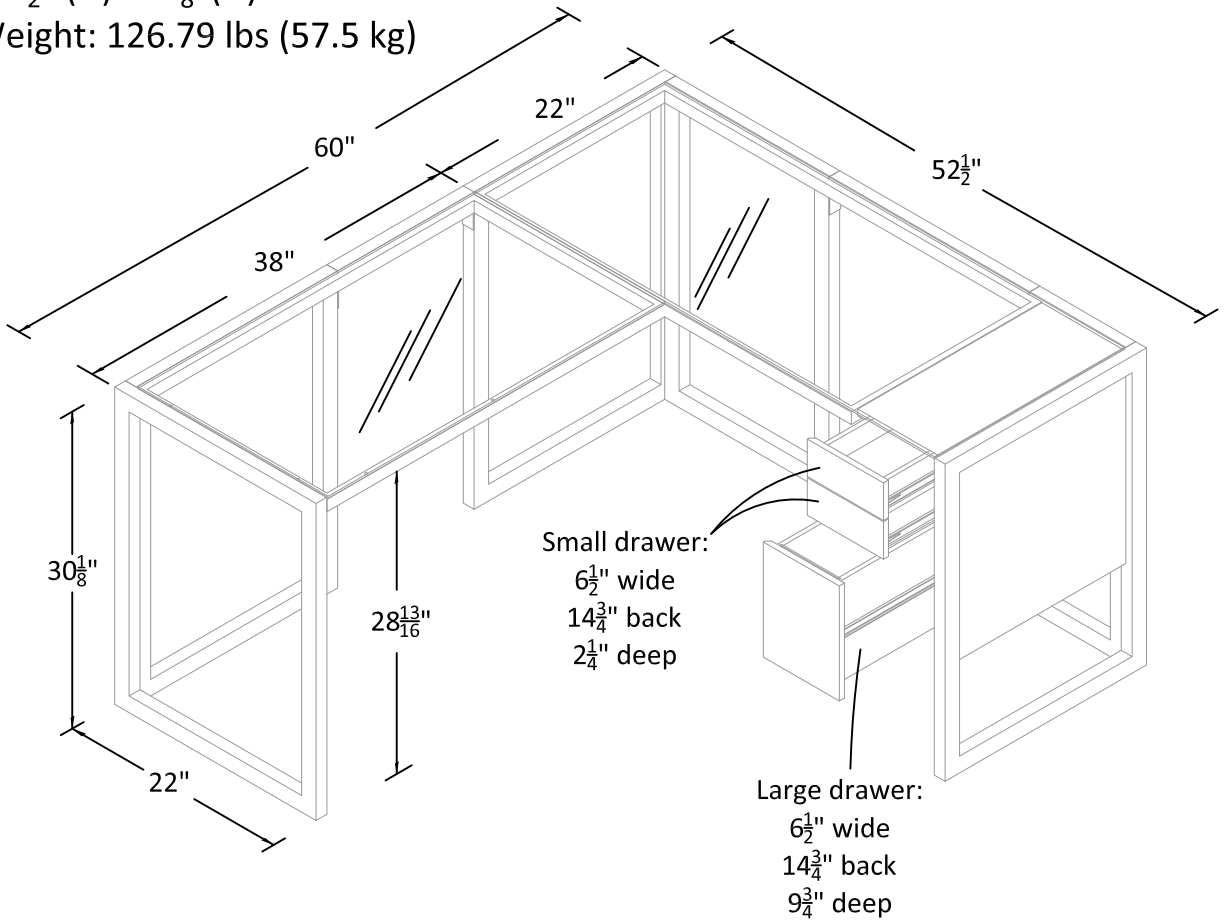

Barron 2in1 L Desk

Model Number: 9670096COM

OVERALL PRODUCT SIZE(in inches)

60" (W) * 52 $\frac{1}{2}$ " (D) * 30 $\frac{1}{8}$ "(H)
Unit Net Weight: 126.79 lbs (57.5 kg)

MAXIMUM WEIGHT CAPACITIES

Barron 2in1 L Desk - two desks

Model Number: 9670096COM

OVERALL PRODUCT SIZE(in inches)

52½" (W) * 22" (D) * 30⅛" (H)
 38" (W) * 22" (D) * 30⅛" (H)
 Unit Net Weight: 126.79 lbs (57.5 kg)

MAXIMUM WEIGHT CAPACITIES