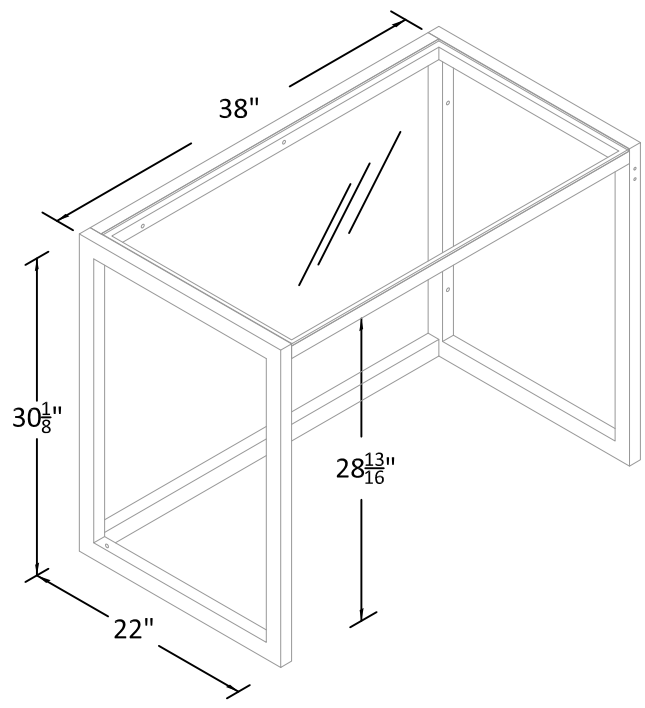

Barron 2in1 L Desk

Model Number: 9670096COM

OVERALL PRODUCT SIZE(in inches)

60" (W) * 52 $\frac{1}{2}$ " (D) * 30 $\frac{1}{8}$ "(H)
Unit Net Weight: 126.79 lbs (57.5 kg)

MAXIMUM WEIGHT CAPACITIES

Barron 2in1 L Desk - two desks

Model Number: 9670096COM

OVERALL PRODUCT SIZE(in inches)

52½" (W) * 22" (D) * 30⅛" (H)
 38" (W) * 22" (D) * 30⅛" (H)
 Unit Net Weight: 126.79 lbs (57.5 kg)

MAXIMUM WEIGHT CAPACITIES