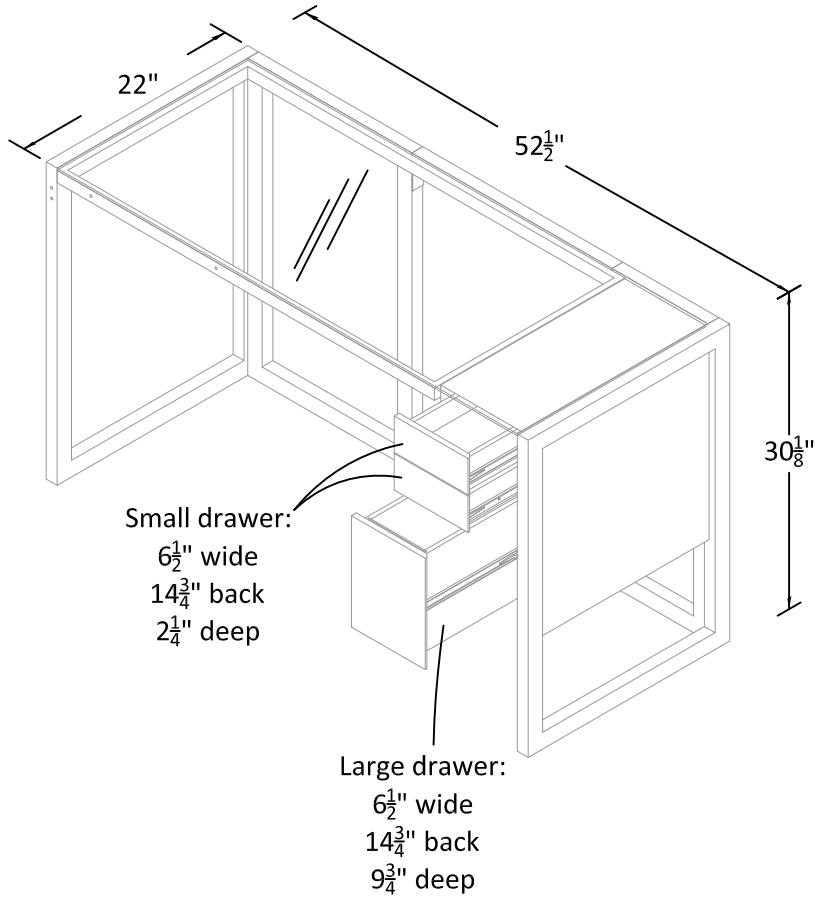

Barron 2in1 L Desk

Model Number: 9670096COM

OVERALL PRODUCT SIZE(in inches)

60" (W) * 52 $\frac{1}{2}$ " (D) * 30 $\frac{1}{8}$ "(H)
Unit Net Weight: 126.79 lbs (57.5 kg)

MAXIMUM WEIGHT CAPACITIES

Barron 2in1 L Desk - two desks

Model Number: 9670096COM

OVERALL PRODUCT SIZE(in inches)

52½" (W) * 22" (D) * 30⅛" (H)
 38" (W) * 22" (D) * 30⅛" (H)
 Unit Net Weight: 126.79 lbs (57.5 kg)

MAXIMUM WEIGHT CAPACITIES