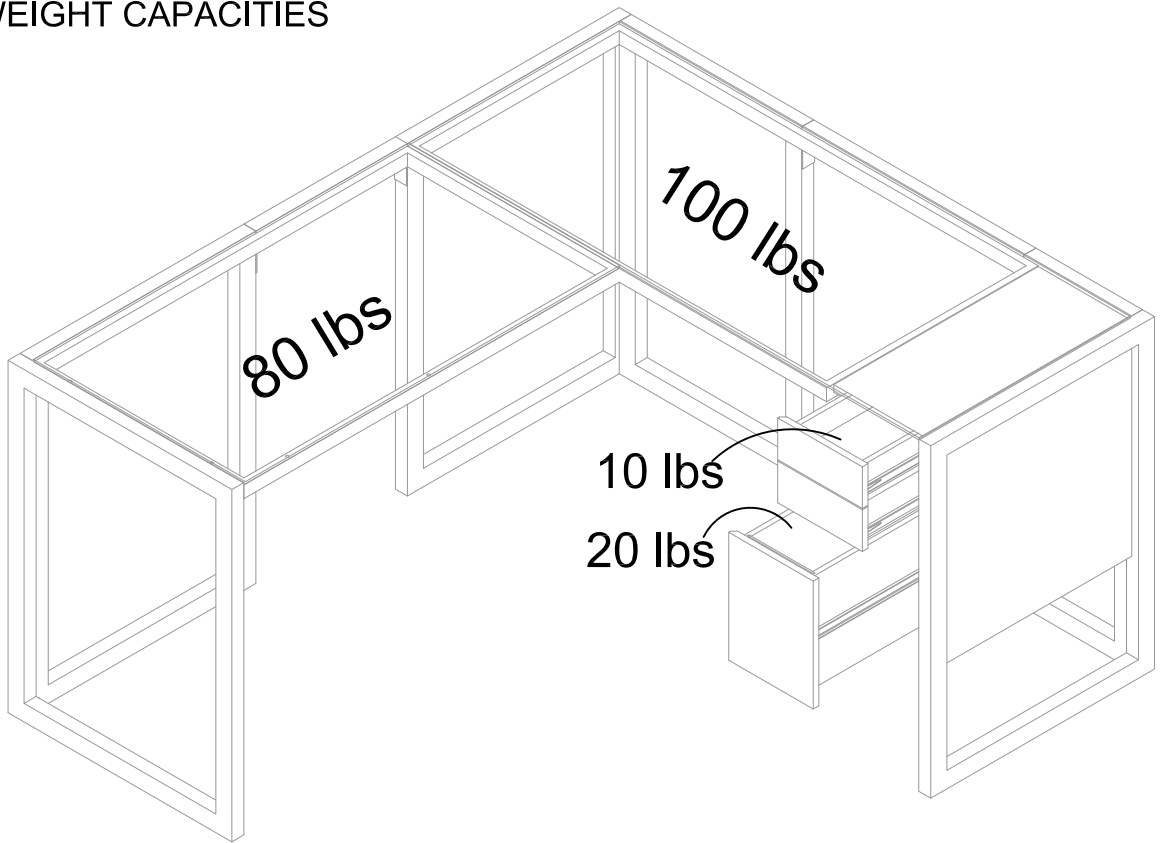

Barron 2in1 L Desk

Model Number: 9670096COM

OVERALL PRODUCT SIZE(in inches)

60" (W) * 52 $\frac{1}{2}$ " (D) * 30 $\frac{1}{8}$ "(H)
Unit Net Weight: 126.79 lbs (57.5 kg)

MAXIMUM WEIGHT CAPACITIES

Barron 2in1 L Desk - two desks

Model Number: 9670096COM

OVERALL PRODUCT SIZE(in inches)

52½" (W) * 22" (D) * 30⅛" (H)
 38" (W) * 22" (D) * 30⅛" (H)
 Unit Net Weight: 126.79 lbs (57.5 kg)

MAXIMUM WEIGHT CAPACITIES